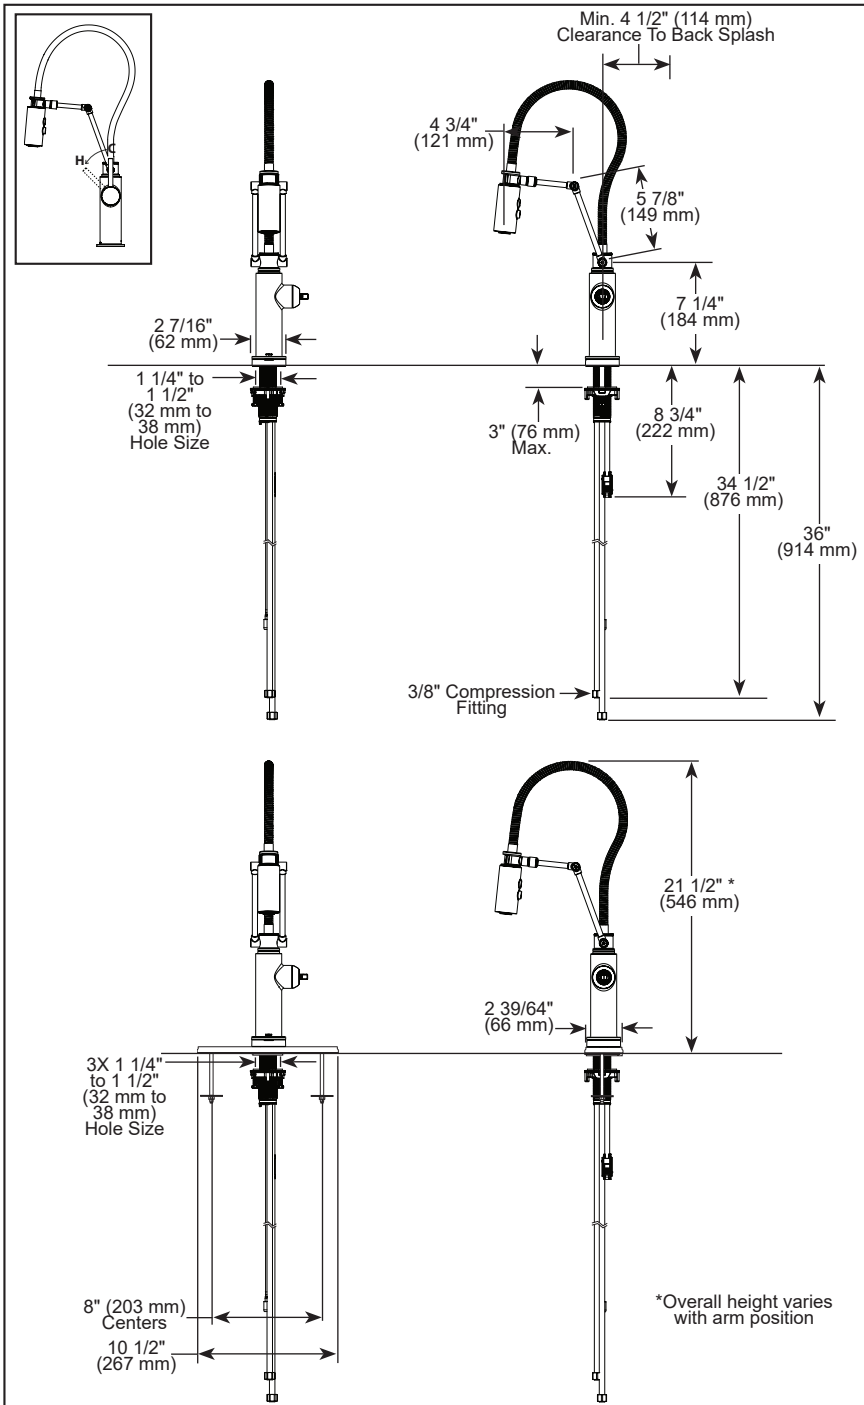

COMPLIES WITH:

- ASME A112.18.1 / CSA B125.1
- NSF/ANSI/CAN 61 & 372
- ♿ ICC/ANSI A117.1- Valve control only

▲ Designate proper finish suffix

Brizo Kitchen & Bath Company reserves the right (1) to make changes in specifications and materials, and (2) to change or discontinue models, both without notice or obligation. Dimensions are for reference only. See current full-line price book or www.brizo.com for finish options and product availability.

Brizo Kitchen & Bath Company

55 E. 111th Street, Carmel, Indiana 46280
350 South Edgeware Road, St. Thomas, ON N5P 4L1
© 2026 Brizo Kitchen & Bath Company