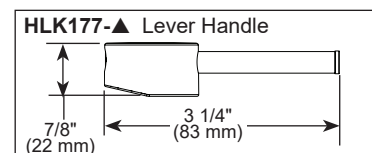

COMPLIES WITH:

- ASME A112.18.1 / CSA B125.1
- NSF/ANSI/CAN 61 & 372
- ♿ ICC/ANSI A117.1- Valve control only

▲ Designate proper finish suffix

Brizo Kitchen & Bath Company reserves the right (1) to make changes in specifications and materials, and (2) to change or discontinue models, both without notice or obligation. Dimensions are for reference only. See current full-line price book or www.brizo.com for finish options and product availability.

Brizo Kitchen & Bath Company

55 E. 111th Street, Carmel, Indiana 46280
350 South Edgeware Road, St. Thomas, ON N5P 4L1
© 2026 Brizo Kitchen & Bath Company