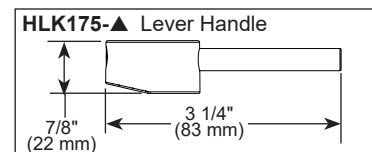

COMPLIES WITH:

- ASME A112.18.1 / CSA B125.1
- NSF/ANSI/CAN 61 & 372
- ♿ ICC/ANSI A117.1- Valve control only

▲ Designate proper finish suffix

Brizo Kitchen & Bath Company reserves the right (1) to make changes in specifications and materials, and (2) to change or discontinue models, both without notice or obligation. Dimensions are for reference only. See current full-line price book or www.brizo.com for finish options and product availability.

Brizo Kitchen & Bath Company

55 E. 111th Street, Carmel, Indiana 46280
350 South Edgeware Road, St. Thomas, ON N5P 4L1
© 2026 Brizo Kitchen & Bath Company